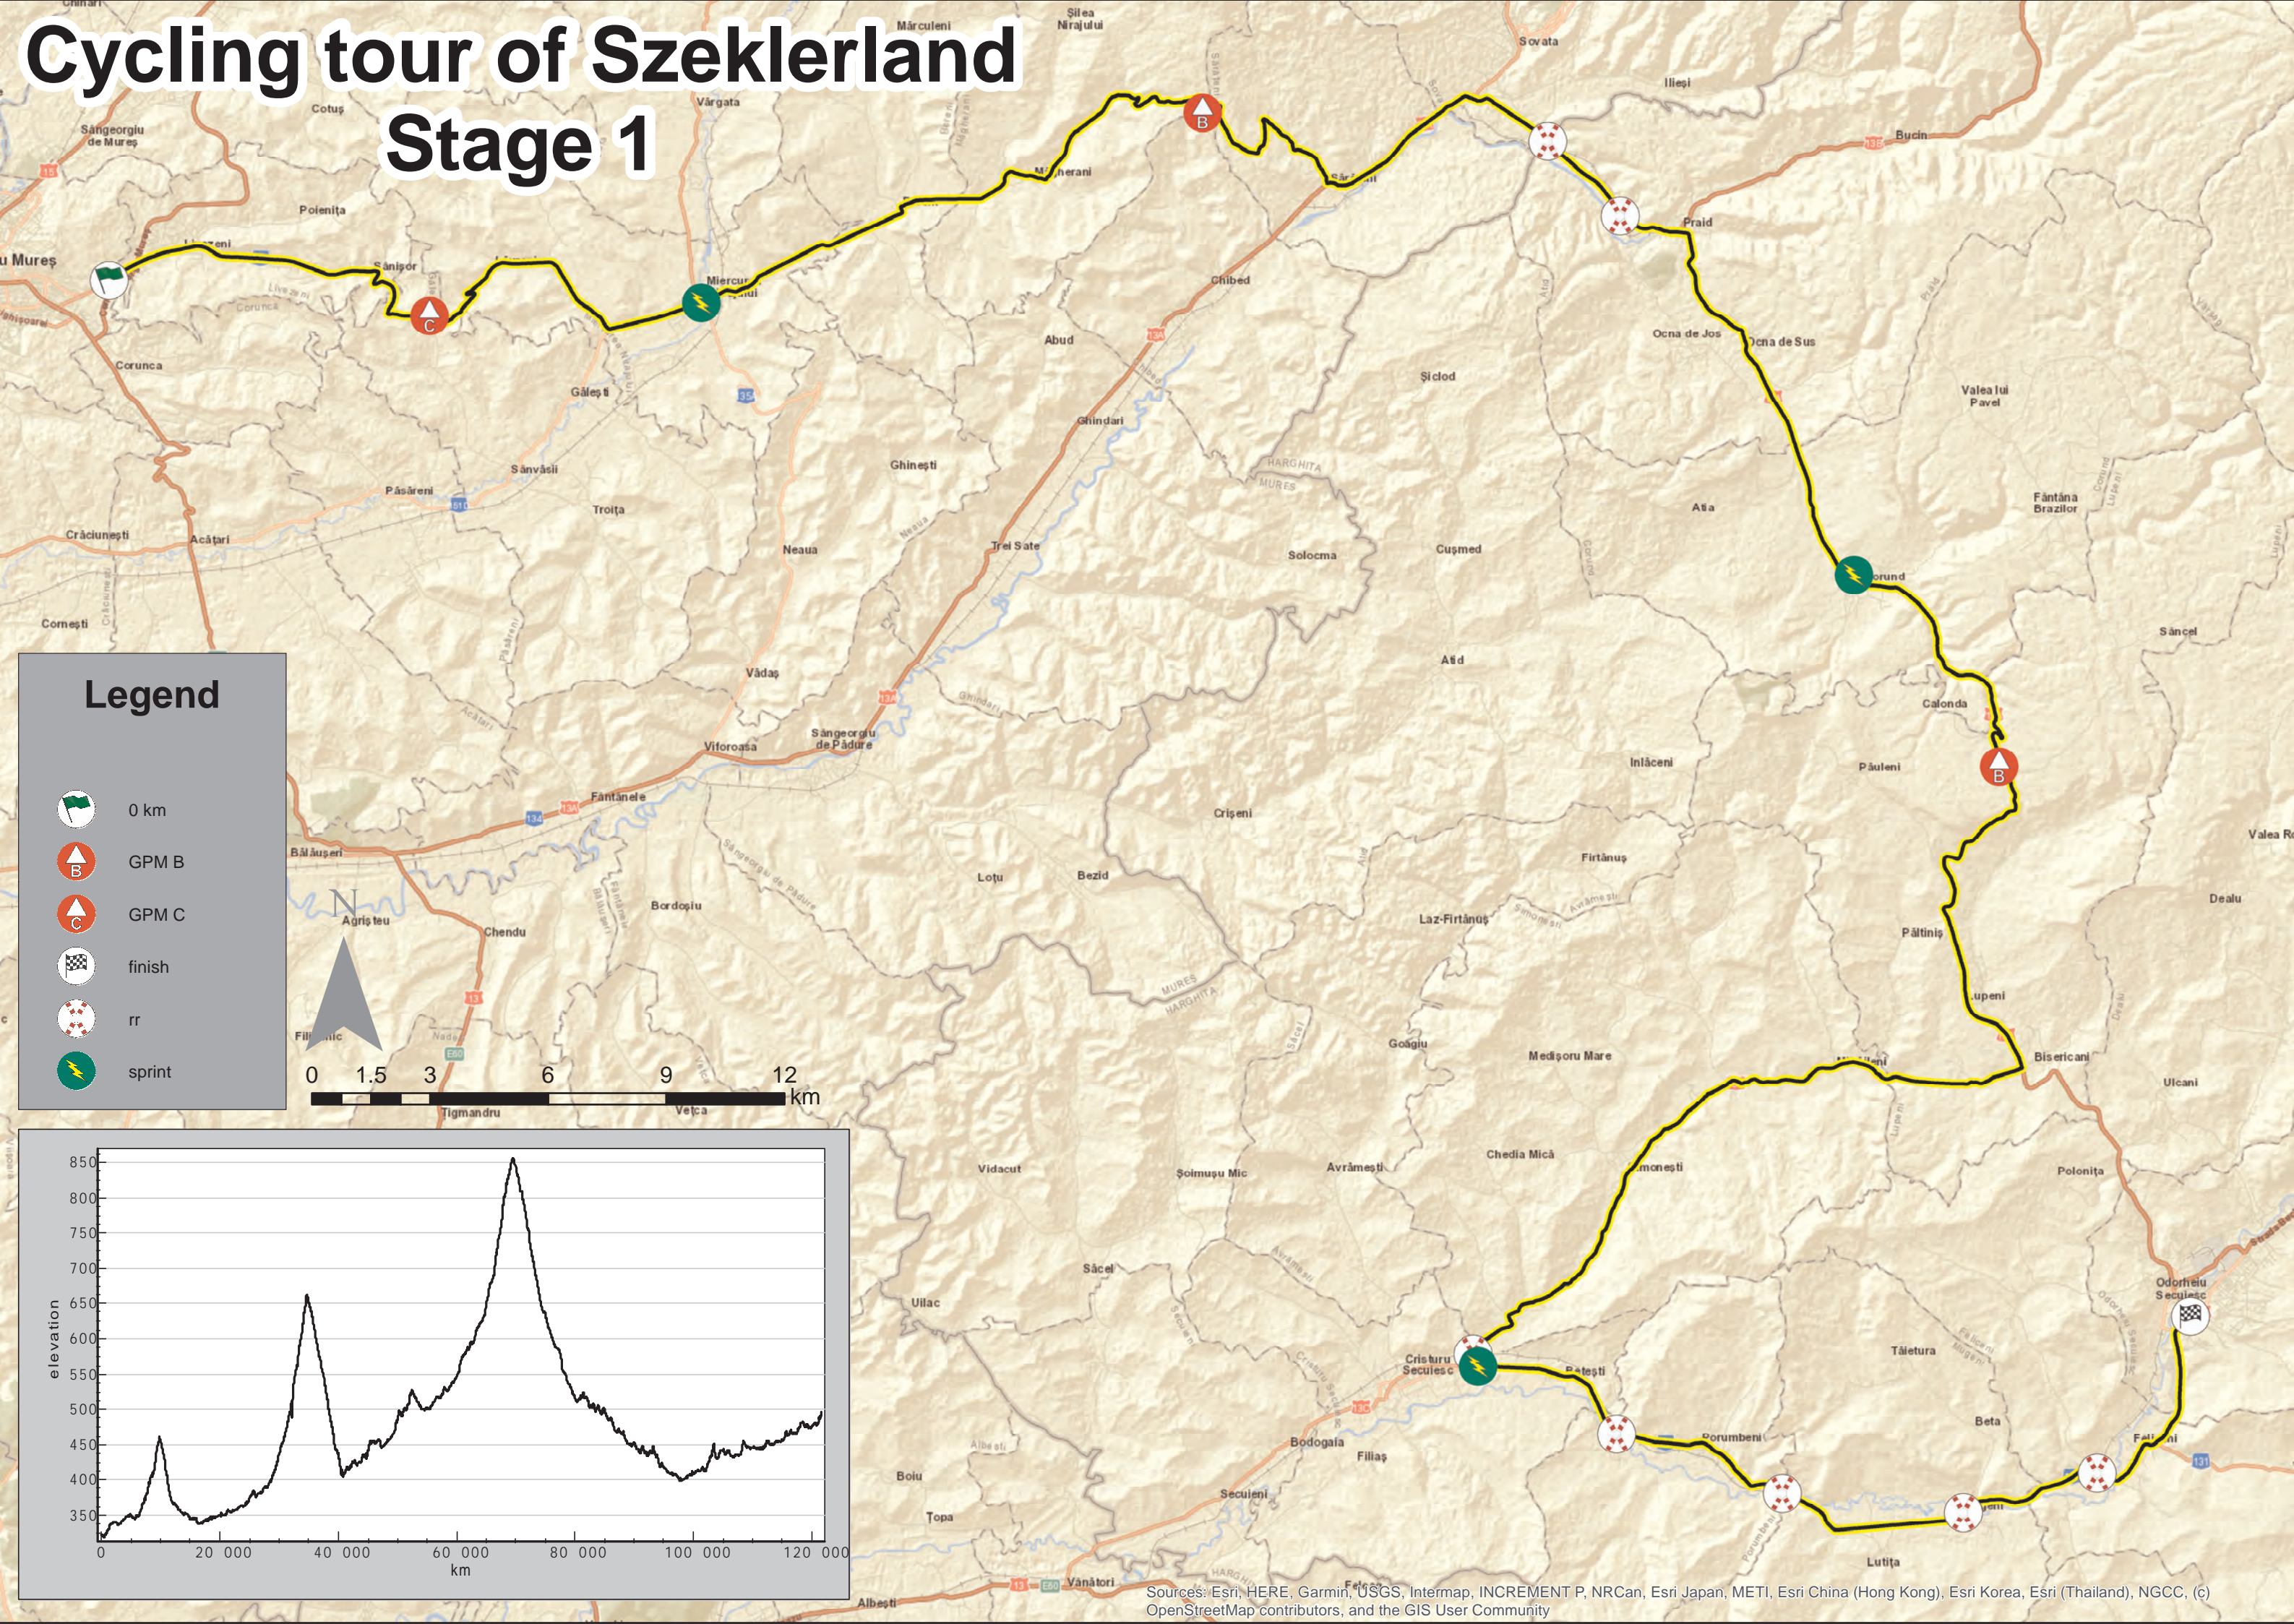

Cycling tour of Szeklerland

Stage 1

Legend

- 0 km
- GPM B
- GPM C
- finish
- rr
- sprint